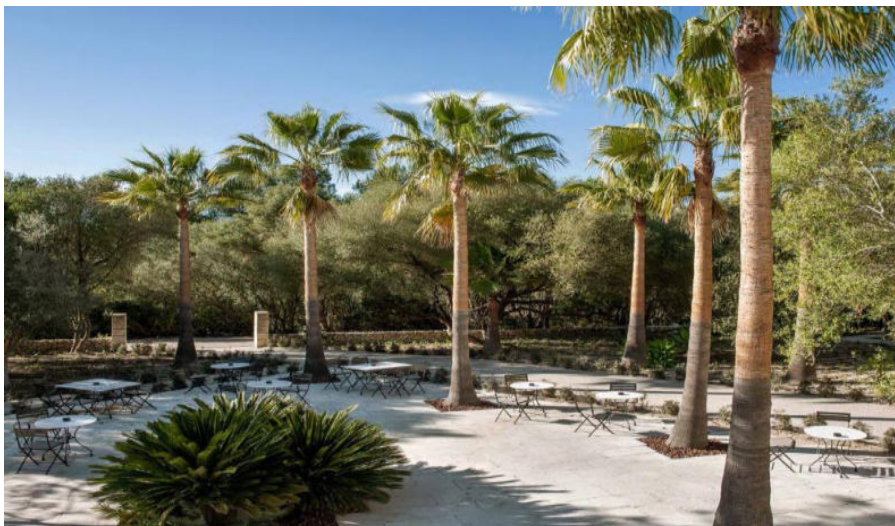

# ONLY YOU

WEDDING SPOT • MALLORCA

LOCATION N°: OY 048

TYPE: Finca

ZONE: Middle of Mallorca

CAPACITY: Outdoor up to 150 Pax

ONLY  YOU

LOCATION N°: OY 048

TYPE: Finca

ZONE: Middle of Mallorca

CAPACITY: Outdoor up to 150 Pax

ONLY  YOU

LOCATION N°: OY 048

TYPE: Finca

ZONE: Middle of Mallorca

CAPACITY: Outdoor up to 150 Pax

LOCATION N°: OY 048

TYPE: Finca

ZONE: Middle of Mallorca

CAPACITY: Outdoor up to 150 Pax

ONLY  YOU

LOCATION N°: OY 048

TYPE: Finca

ZONE: Middle of Mallorca

CAPACITY: Outdoor up to 150 Pax