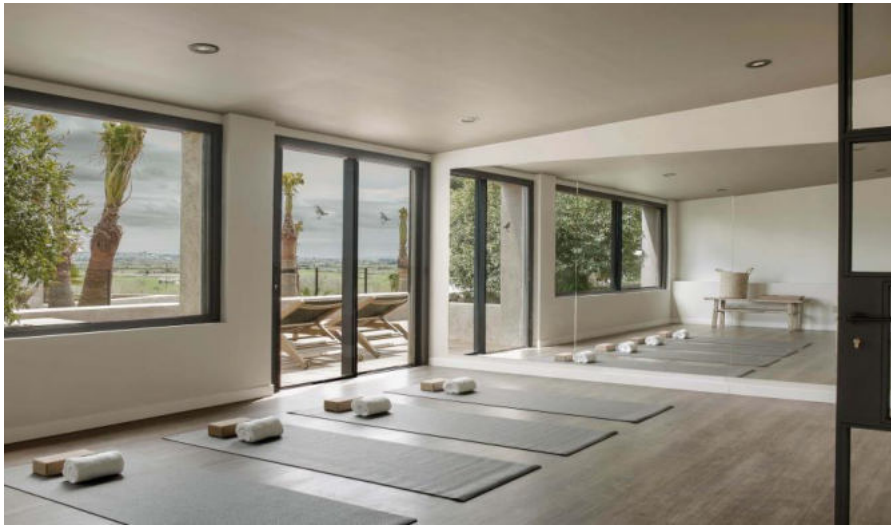

ONLY YOU

LOCATION N°: OY 048

TYPE: Finca

ZONE: Middle of Mallorca

CAPACITY: Outdoor up to 150 Pax