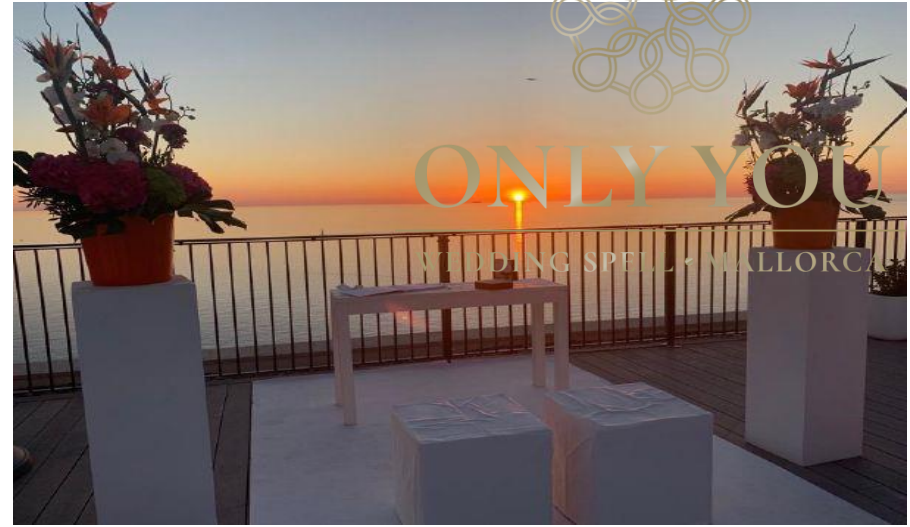

ONLY  YOU

LOCATION N°: OY 025

TYPE: Luxury Hotel

ZONE: West

CAPACITY: Outdoor/ indoor up to 100

ONLY YOU

WEDDING SPELL • MALLORCA

ONLY  YOU