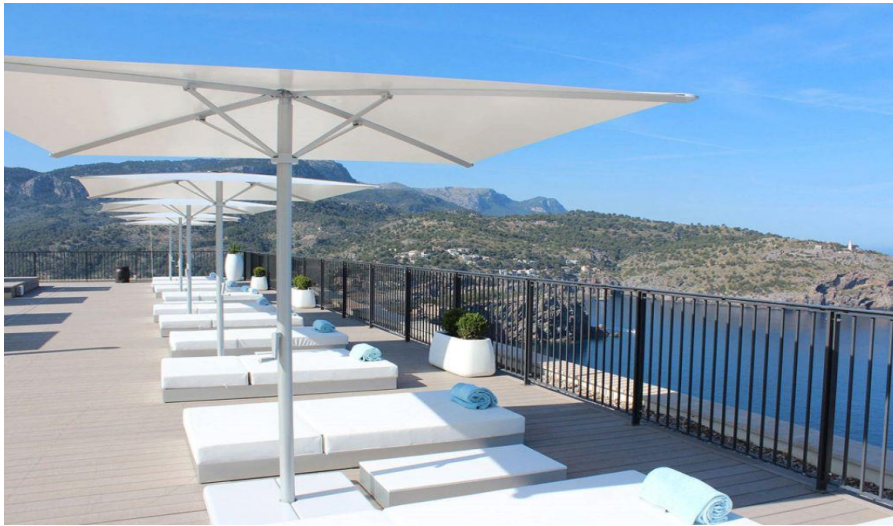

ONLY YOU

LOCATION N°: OY 025

TYPE: Luxury Hotel

ZONE: West

CAPACITY: Outdoor/ indoor up to 100