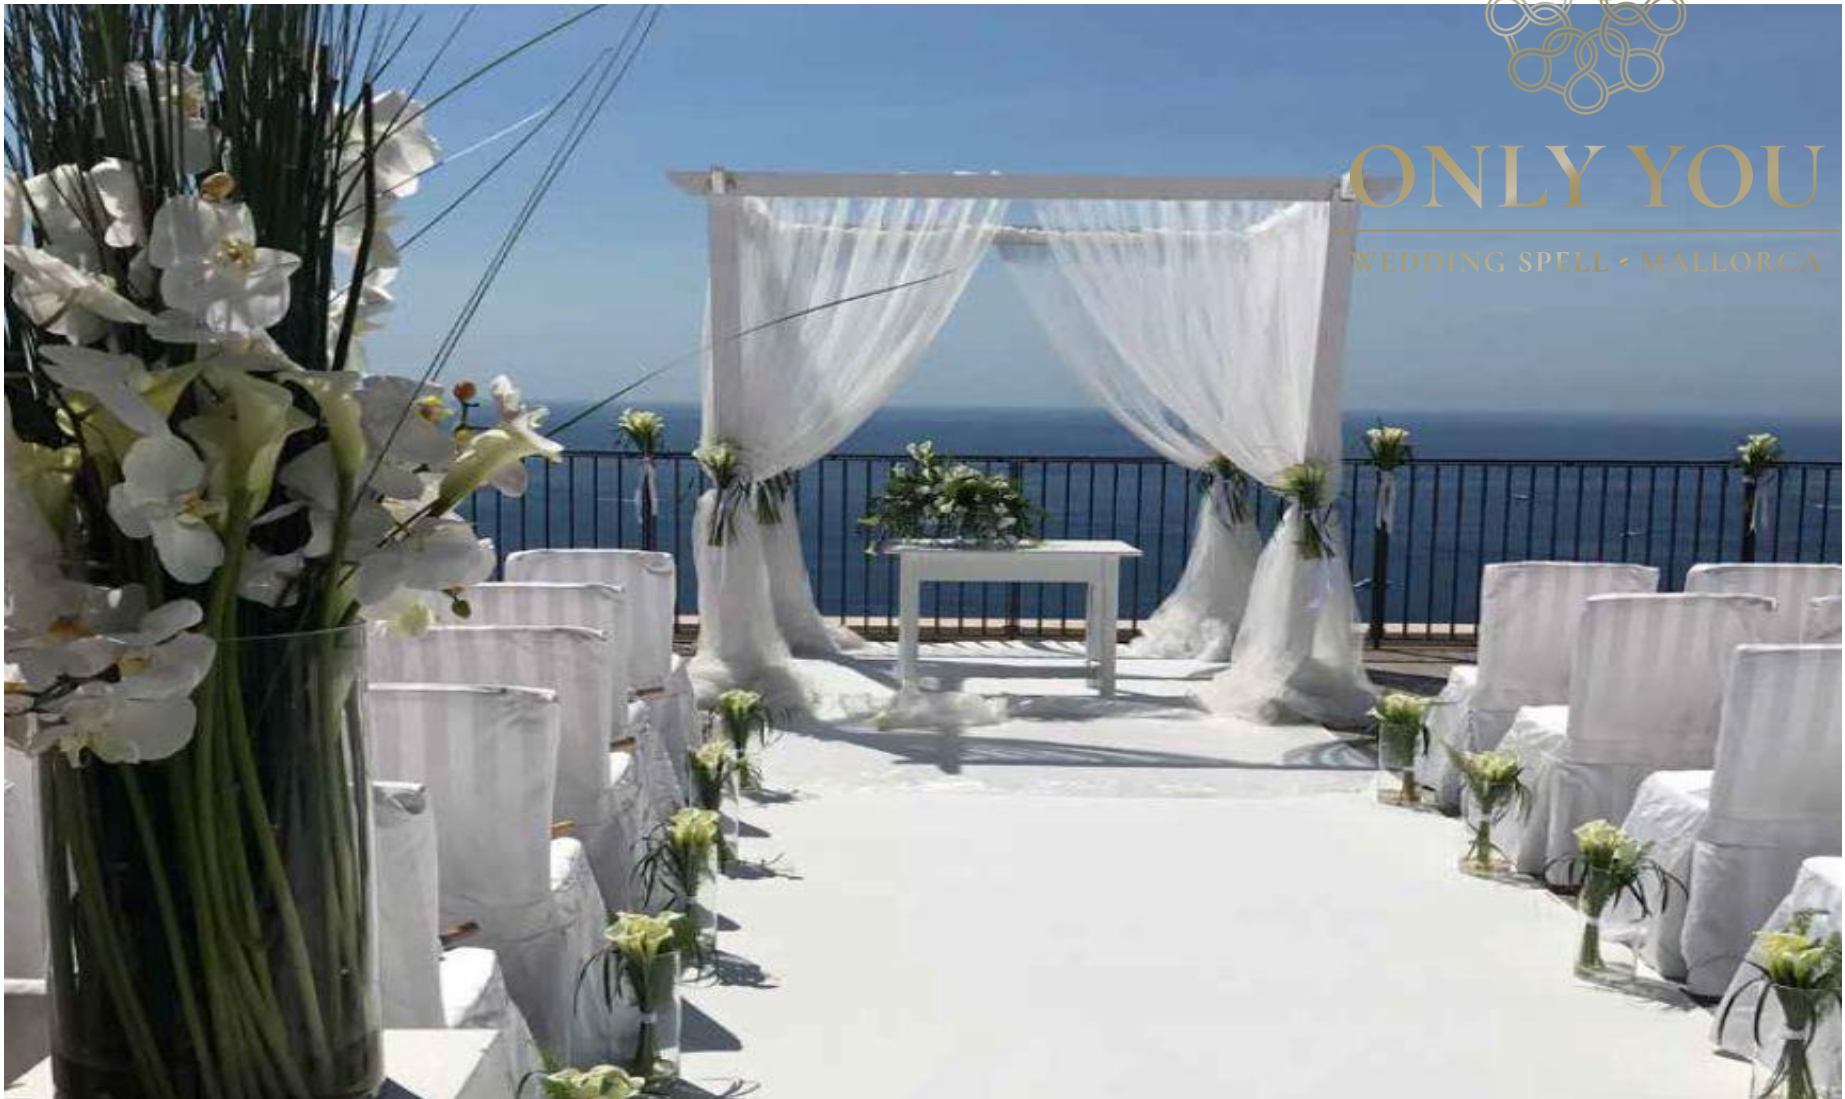

LOCATION N°: OY 025

TYPE: Luxury Hotel

ZONE: West

CAPACITY: Outdoor/ indoor up to 100

ONLY YOU

WEDDING SPELL • MALLORCA

ONLY  YOU

LOCATION N°: OY 025