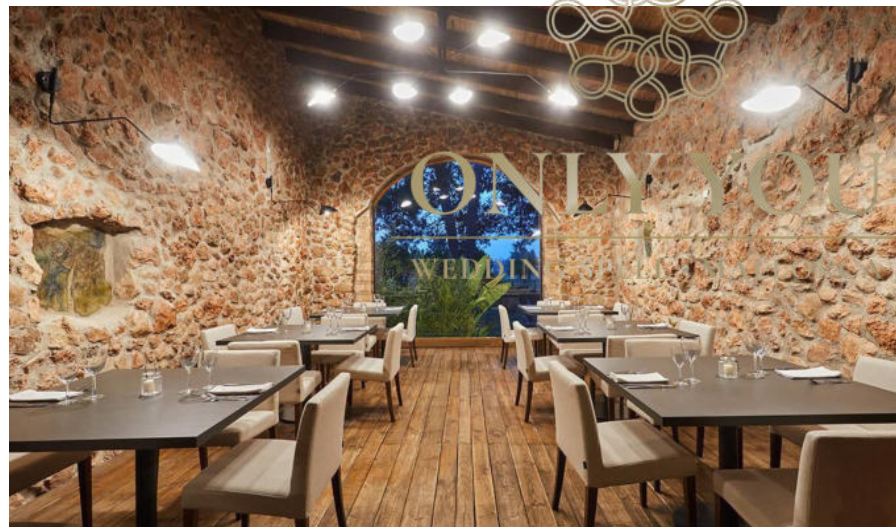

ONLY YOU

WEDDING SPELL • MALLORCA

LOCATION N°: OY 219

TYPE: Finca Hotel

ZONE: Centre

CAPACITY: Outdoor/Indoor up to 200 Pax

ONLY  YOU

LOCATION N°: OY 219

TYPE: Finca Hotel

ZONE: Centre

CAPACITY: Outdoor/Indoor up to 200 Pax

ONLY  YOU

LOCATION N°: OY 219

TYPE: Finca Hotel

ZONE: Centre

CAPACITY: Outdoor/Indoor up to 200 Pax

ONLY  YOU

LOCATION N°: OY 219

TYPE: Finca Hotel

ZONE: Centre

CAPACITY: Outdoor/Indoor up to 200 Pax

LOCATION N°: OY 219

TYPE: Finca Hotel

ZONE: Centre