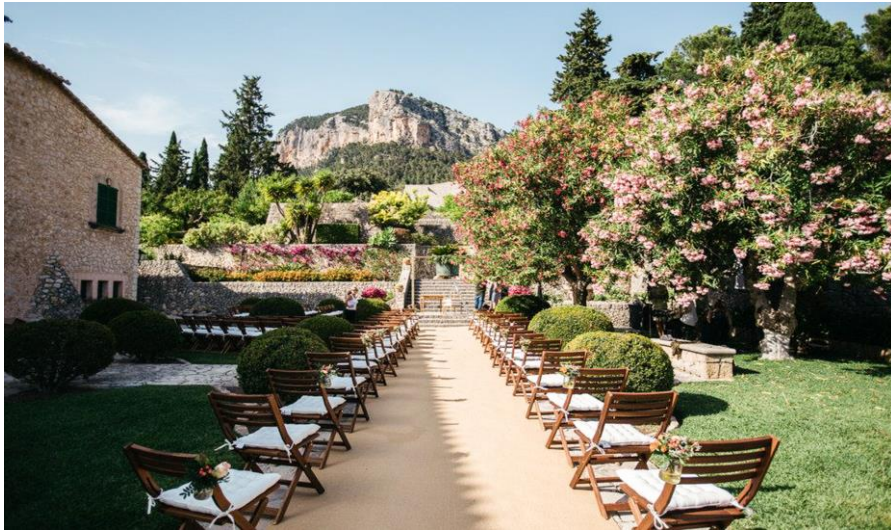

ONLY YOU

LOCATION N°: OY 012

TYPE: Finca

ZONE: Sierra de Tramontana

CAPACITY: up to 200 Pax (180 Pax indoor)