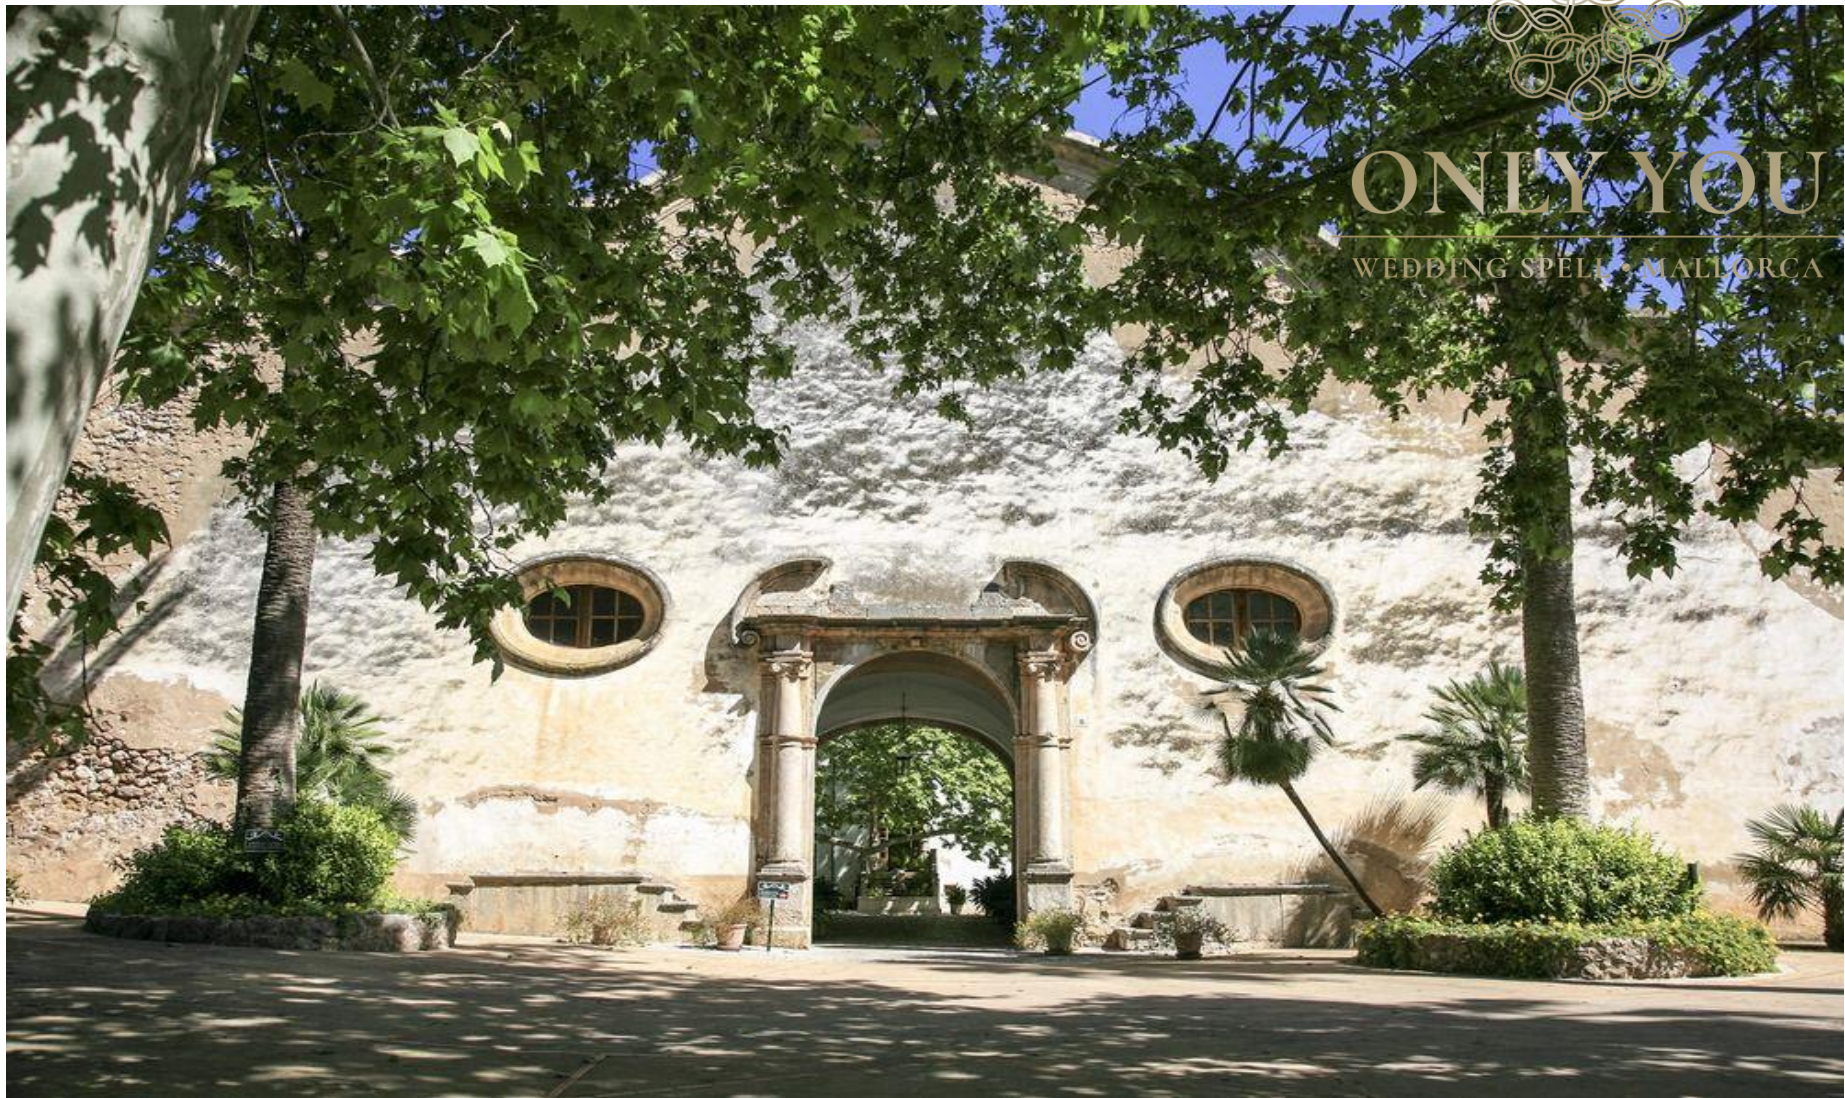

ONLY  YOU

LOCATION N°: OY 082

TYPE: GARDENS

ZONE: North of Palma

CAPACITY: Outdoor up to 200 Pax

ONLY YOU

WEDDING SPELL • MALIORCA

ONLY  YOU