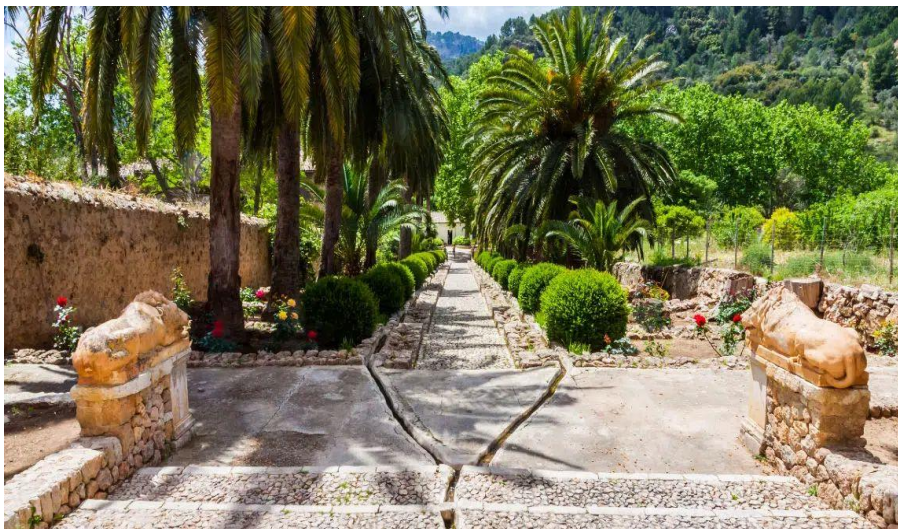

ONLY YOU

LOCATION N°: OY 082

TYPE: GARDENS

ZONE: North of Palma

CAPACITY: Outdoor up to 200 Pax