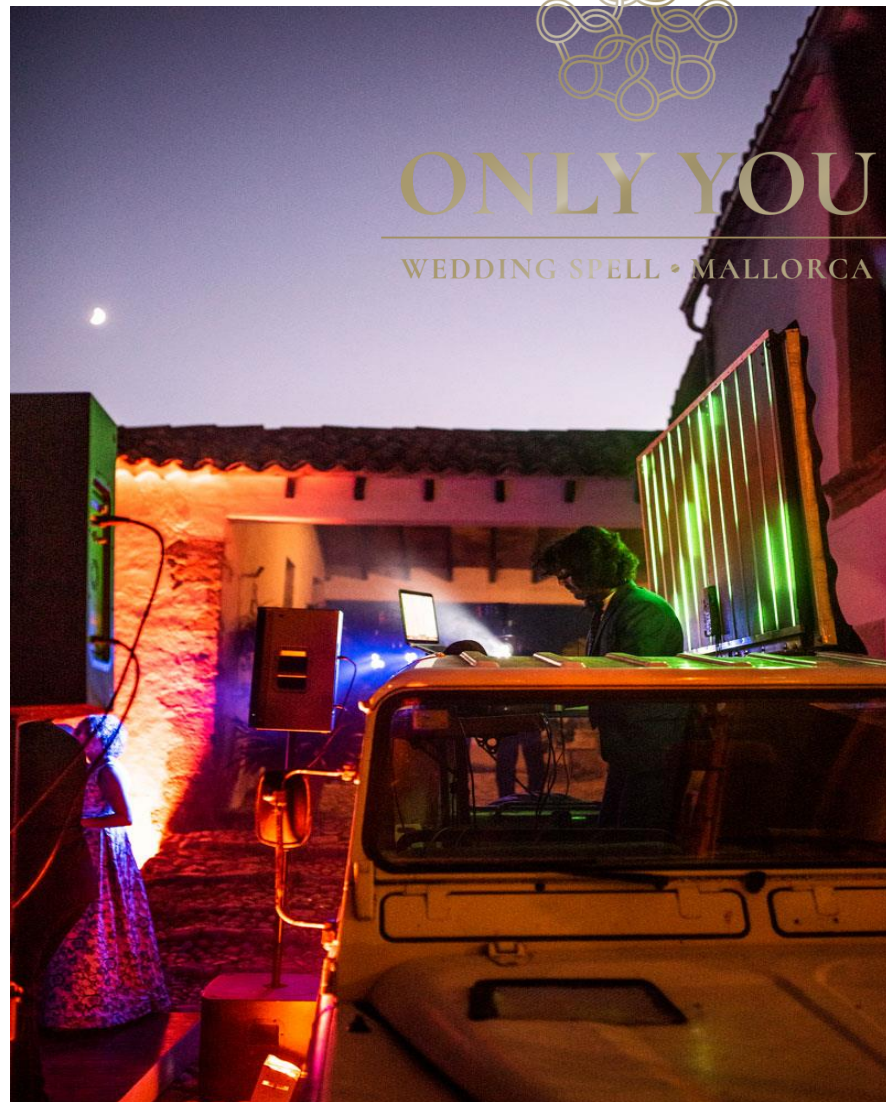

ONLY YOU

WEDDING SPELL • MALLORCA