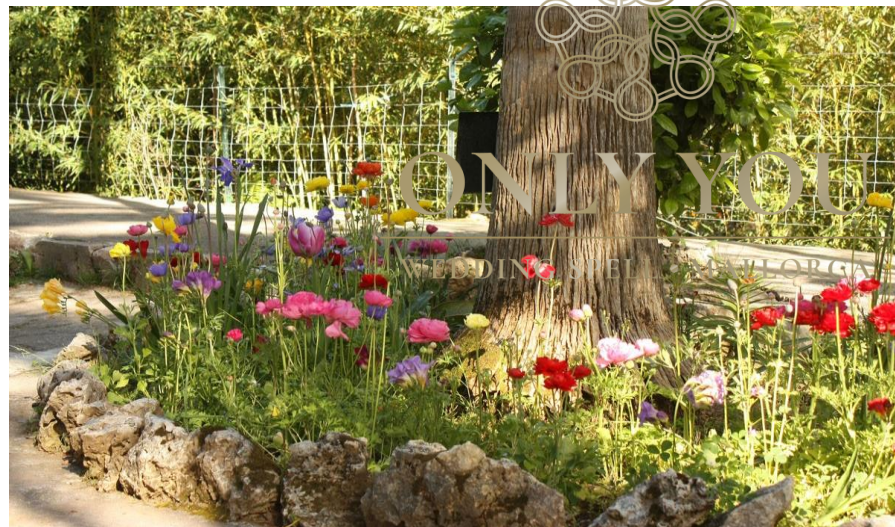

CAPACITY: Outdoor up to 200 Pax

ONLY YOU

WEDDING SPELL • MALLORCA

ONLY  YOU

LOCATION N°: OY 082

TYPE: GARDENS

ZONE: North of Palma

CAPACITY: Outdoor up to 200 Pax