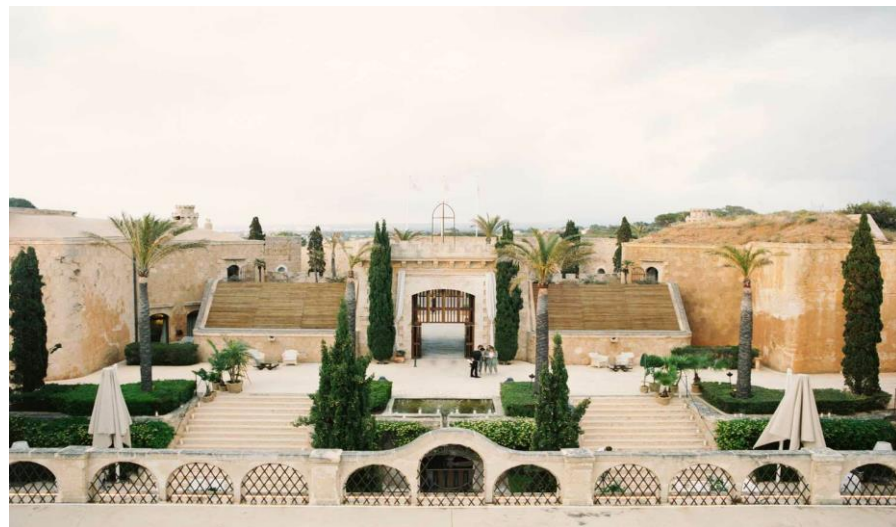

ONLY YOU

LOCATION N°: OY 002

TYPE: Fortress

ZONE: South

CAPACITY: up to 200 Pax