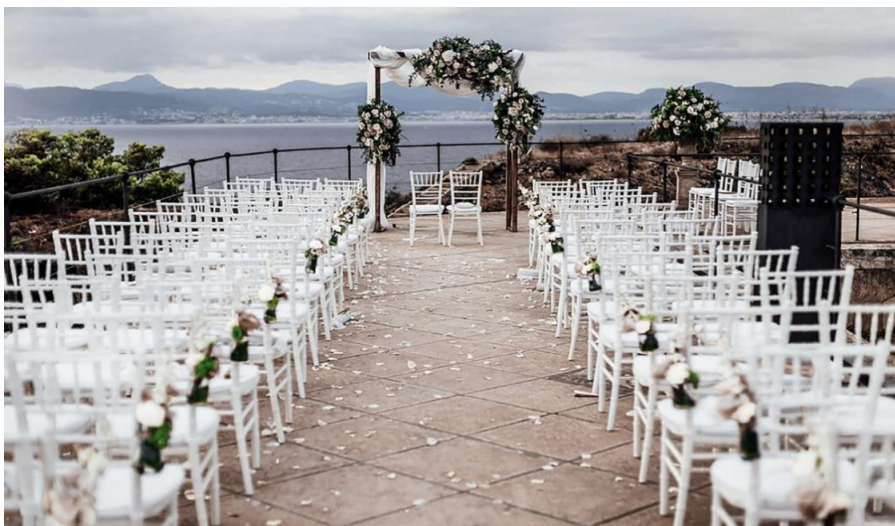

ONLY YOU

LOCATION N°: OY 002

TYPE: Fortress

ZONE: South

CAPACITY: up to 200 Pax