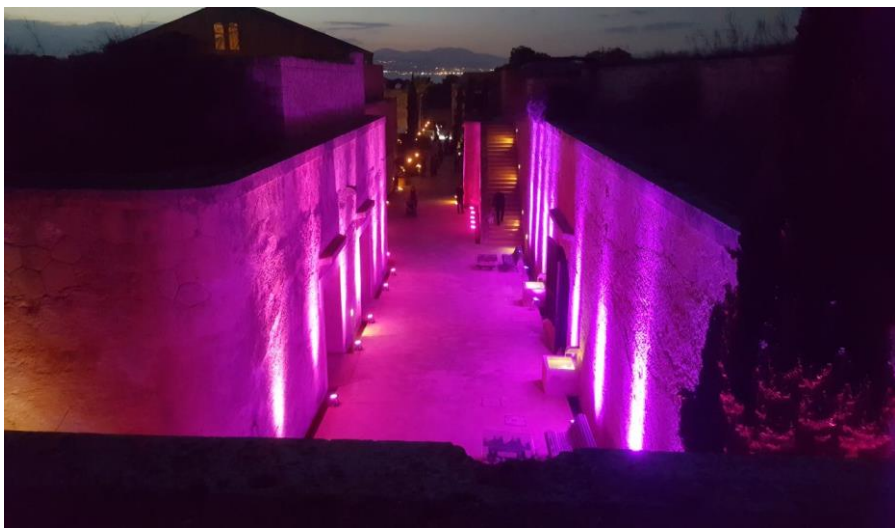

# ONLY YOU

WEDDING SPELL - MALLORCA

ONLY  YOU

LOCATION N°: OY 002

TYPE: Fortress

ZONE: South

CAPACITY: up to 200 Pax

ONLY  YOU