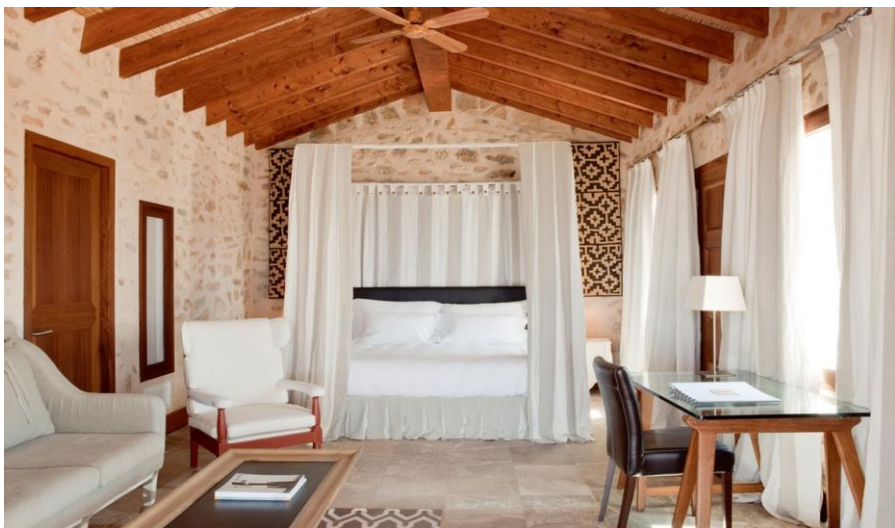

ONLY YOU

LOCATION N°: OY 002

TYPE: Fortress

ZONE: South

CAPACITY: up to 200 Pax