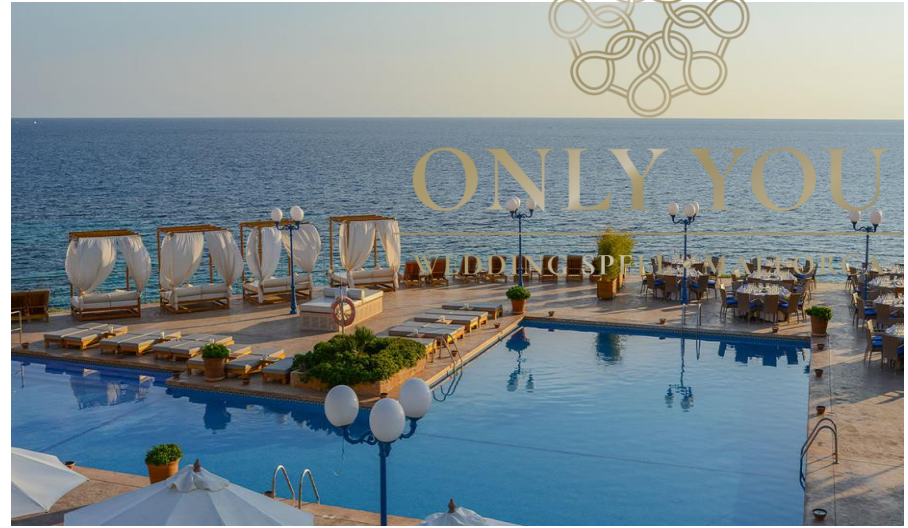

ONLY YOU

WEDDING SPELL • MALLORCA

ONLY  YOU

LOCATION N°: OY 040

TYPE: Beach Club

ZONE: South

CAPACITY: Outdoor 150 Pax / Indoor up to 140

ONLY  YOU

LOCATION N°: OY 040

TYPE: Beach Club

ZONE: South

CAPACITY: Outdoor 150 Pax / Indoor up to 140

ONLY  YOU

LOCATION N°: OY 040

TYPE: Beach Club

ZONE: South

CAPACITY: Outdoor 150 Pax / Indoor up to 140

ONLY  YOU

LOCATION N°: OY 040

TYPE: Beach Club

ZONE: South

CAPACITY: Outdoor 150 Pax / Indoor up to 140

ONLY  YOU

LOCATION N°: OY 040

TYPE: Beach Club

ZONE: South

CAPACITY: Outdoor 150 Pax / Indoor up to 140