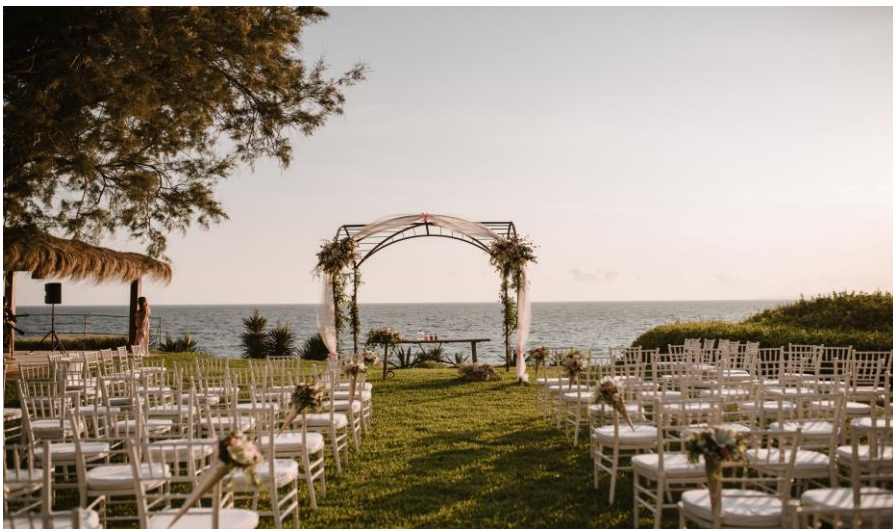

ONLY YOU

WEDDING SPELL • MALLORCA

ONLY  YOU

LOCATION N°: OY 040

TYPE: Beach Club

ZONE: South

CAPACITY: Outdoor 150 Pax / Indoor up to 140

ONLY  YOU

LOCATION N°: OY 040

TYPE: Beach Club

ZONE: South

CAPACITY: Outdoor 150 Pax / Indoor up to 140

ONLY  YOU

LOCATION N°: OY 040

TYPE: Beach Club

ZONE: South

CAPACITY: Outdoor 150 Pax / Indoor up to 140

ONLY  YOU

LOCATION N°: OY 040

TYPE: Beach Club

ZONE: South

CAPACITY: Outdoor 150 Pax / Indoor up to 140

ONLY  YOU

LOCATION N°: OY 040

TYPE: Beach Club

ZONE: South

CAPACITY: Outdoor 150 Pax / Indoor up to 140